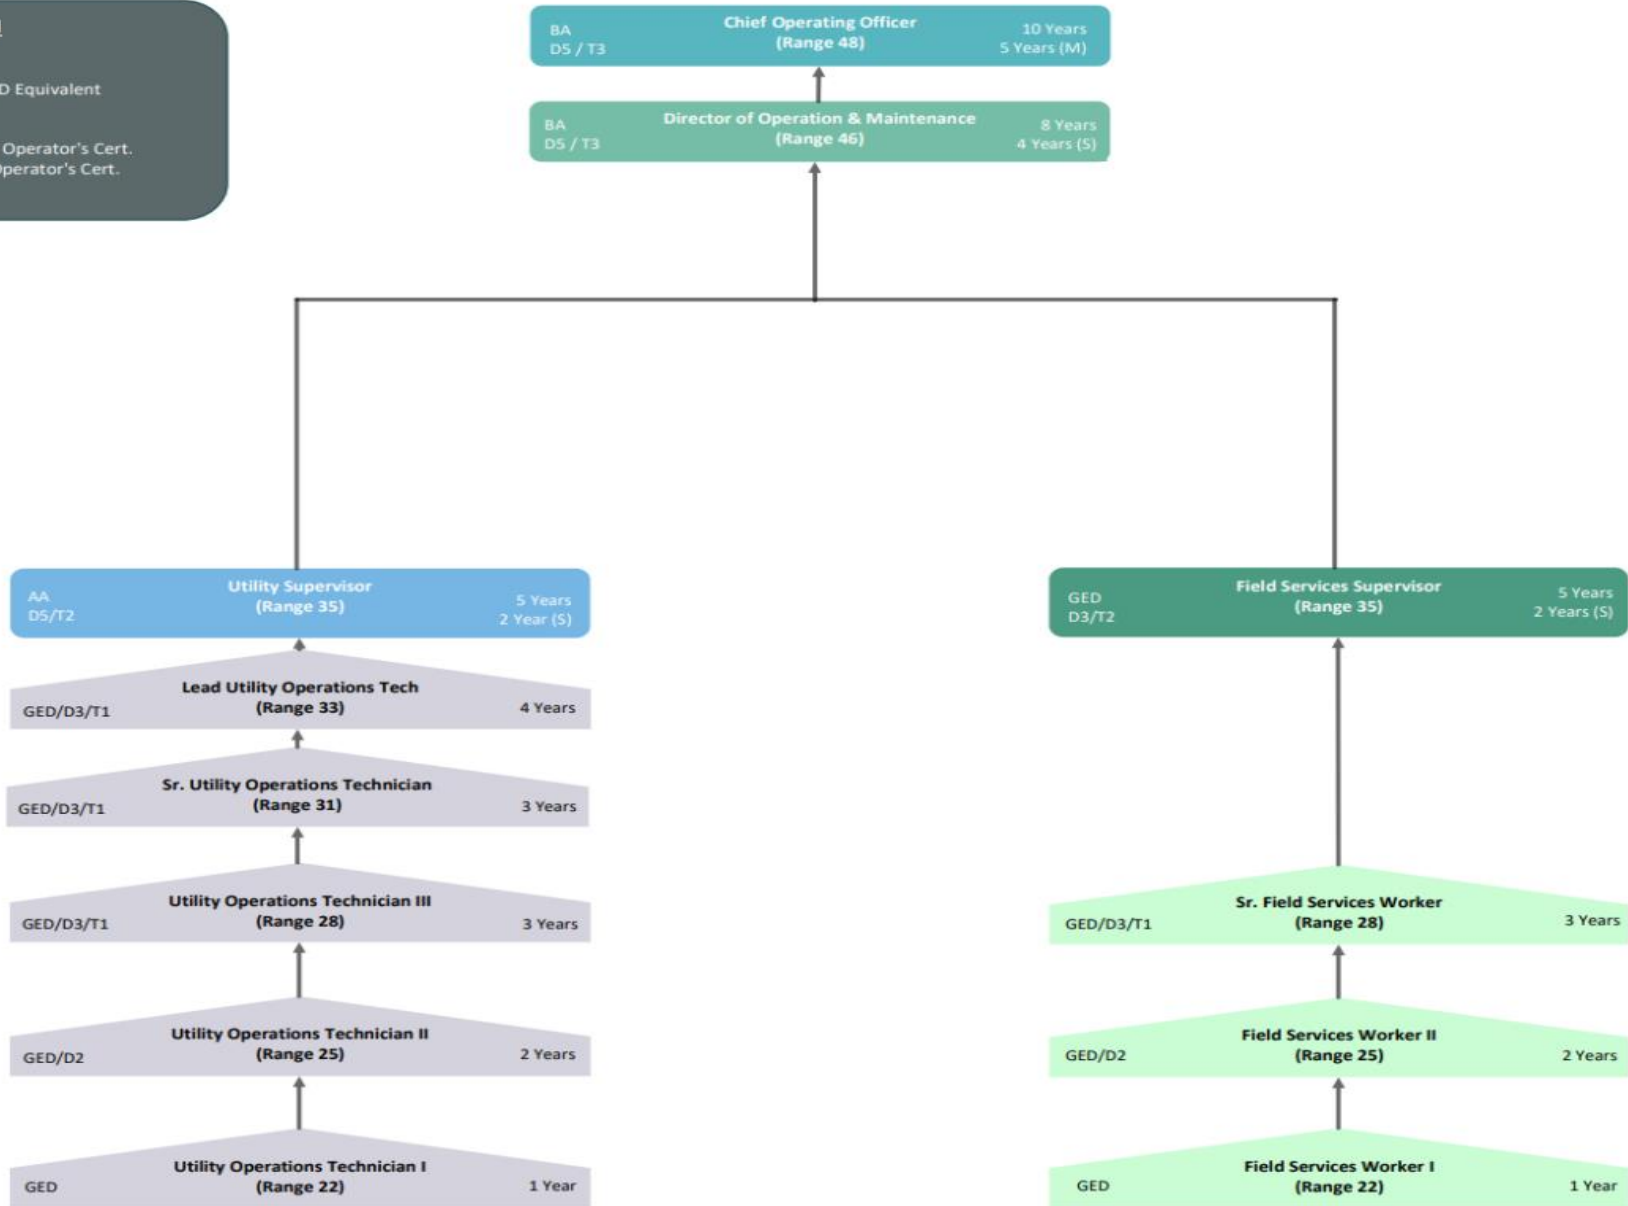

(Finance, Administration, IT)

Legend

Required Qualifications on left

Required Related Experience on right

BA - Bachelor's Degree

AA - Associate's Degree

GED - High School Diploma or GED Equivalent

(S) - Supervisory Years

(M) - Management Years

Administration (Various Departments)

Legend
 Required Qualifications on the left
 Required Related Experience on the right
 BA - Bachelor's Degree
 GED - High School Diploma or GED Equivalent
 (M) - Management Years
 MA - Management Analyst Position
 AT - Administrative Technician Position
 ** - Depends on Position & Department

Utility Operations and Field Services (Transmission and Distribution)

Legend

BA - Bachelor's Degree
 AA - Associate's Degree
 GED - High School Diploma or GED Equivalent
 (S) - Supervisory Years
 (M) - Management Years
 D# - SWRCB Grade # Distribution Operator's Cert.
 T# - SWRCB Grade # Treatment Operator's Cert.

Water Resources and Water Sustainability

(Water Resources)

Legend
 Required Qualifications on the left
 Required Related Experience on the right
 BA - Bachelor's Degree
 MA - Master's Degree
 PhD - Doctorate's Degree
 (S) - Supervisory Years
 (M) - Management Years