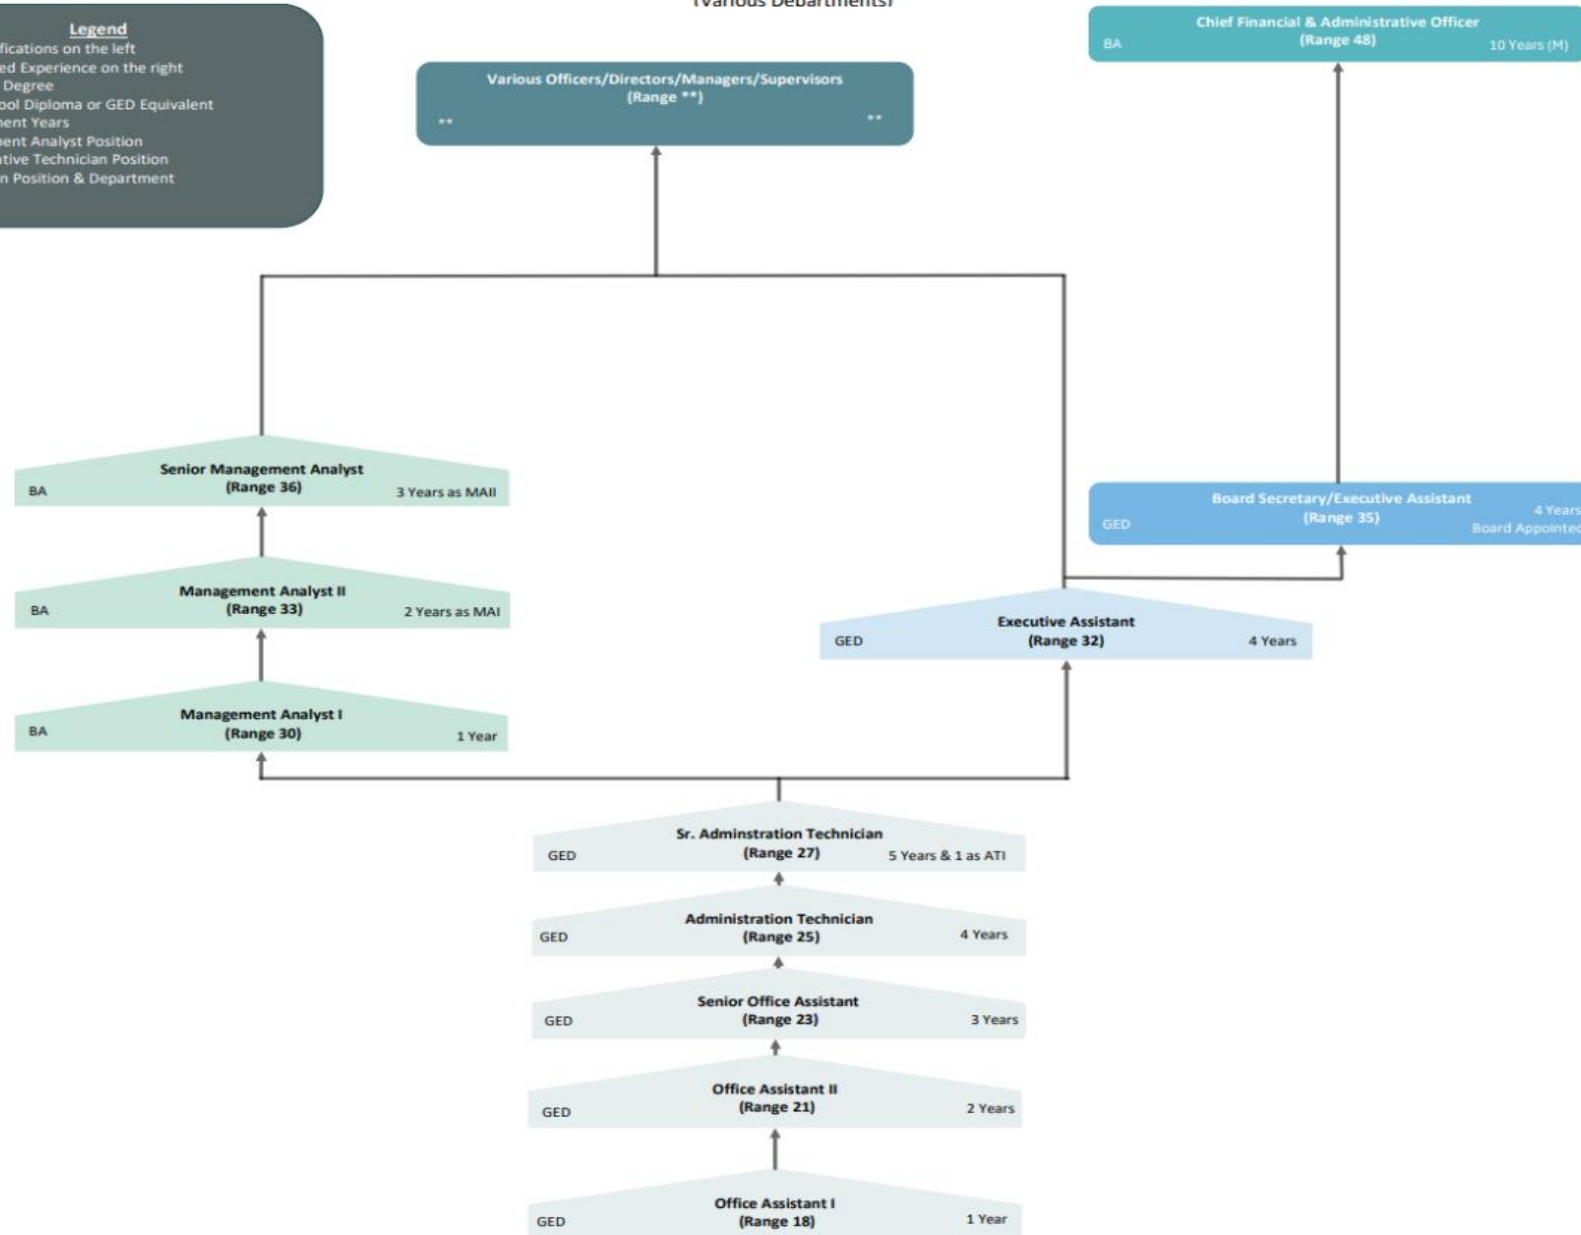

(Finance, Administration, IT)

Legend

Required Qualifications on left

Required Related Experience on right

BA - Bachelor's Degree

AA - Associate's Degree

GED - High School Diploma or GED Equivalent

(S) - Supervisory Years

(M) - Management Years

Administration (Various Departments)

Legend
 Required Qualifications on the left
 Required Related Experience on the right
 BA - Bachelor's Degree
 GED - High School Diploma or GED Equivalent
 (M) - Management Years
 MA - Management Analyst Position
 AT - Administrative Technician Position
 ** - Depends on Position & Department

Utility Operations and Field Services (Transmission and Distribution)

Legend

BA - Bachelor's Degree
 AA - Associate's Degree
 GED - High School Diploma or GED Equivalent
 (S) - Supervisory Years
 (M) - Management Years
 D# - SWRCB Grade # Distribution Operator's Cert.
 T# - SWRCB Grade # Treatment Operator's Cert.

Water Resources and Water Sustainability

(Water Resources)

Legend
 Required Qualifications on the left
 Required Related Experience on the right
 BA - Bachelor's Degree
 MA - Master's Degree
 PhD - Doctorate's Degree
 (S) - Supervisory Years
 (M) - Management Years