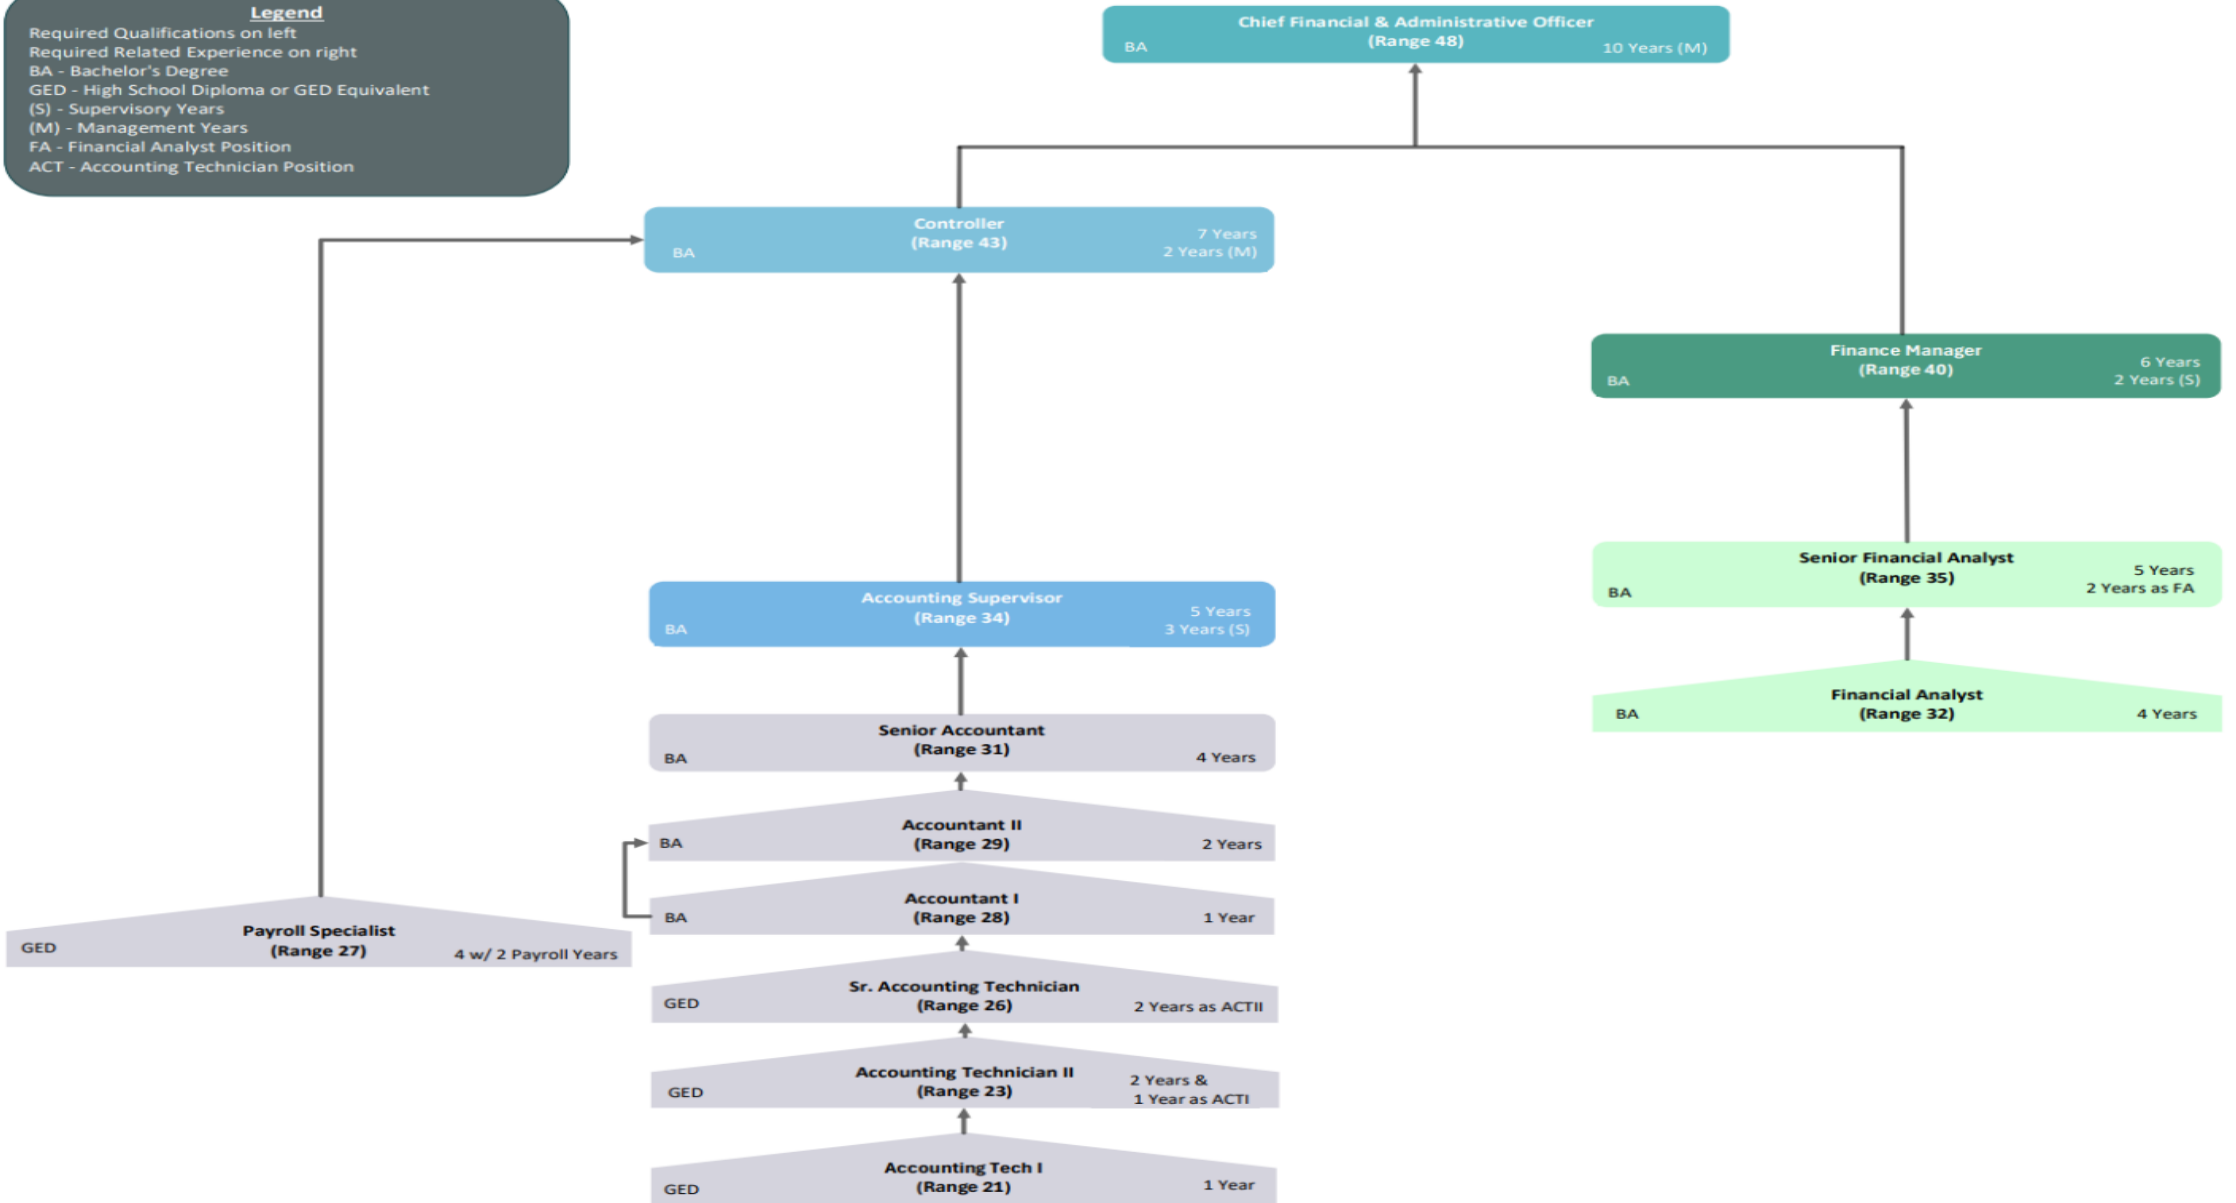

CAREER PATH

Finance and Administration Committee Meeting
February 26, 2024

Finance and Accounting Department

(Finance, Administration, IT)

Legend

Required Qualifications on left
 Required Related Experience on right

- BA - Bachelor's Degree
- GED - High School Diploma or GED Equivalent
- (S) - Supervisory Years
- (M) - Management Years
- FA - Financial Analyst Position
- ACT - Accounting Technician Position

Human Resources

(M) - Management Years

Administration (Various Departments)

Legend
 Required Qualifications on the left
 Required Related Experience on the right
 BA - Bachelor's Degree
 GED - High School Diploma or GED Equivalent
 (M) - Management Years
 MA - Management Analyst Position
 AT - Administrative Technician Position
 ** - Depends on Position & Department

Utility Operations and Field Services (Transmission and Distribution)

Legend

BA - Bachelor's Degree
 AA - Associate's Degree
 GED - High School Diploma or GED Equivalent
 (S) - Supervisory Years
 (M) - Management Years
 D# - SWRCB Grade # Distribution Operator's Cert.
 T# - SWRCB Grade # Treatment Operator's Cert.