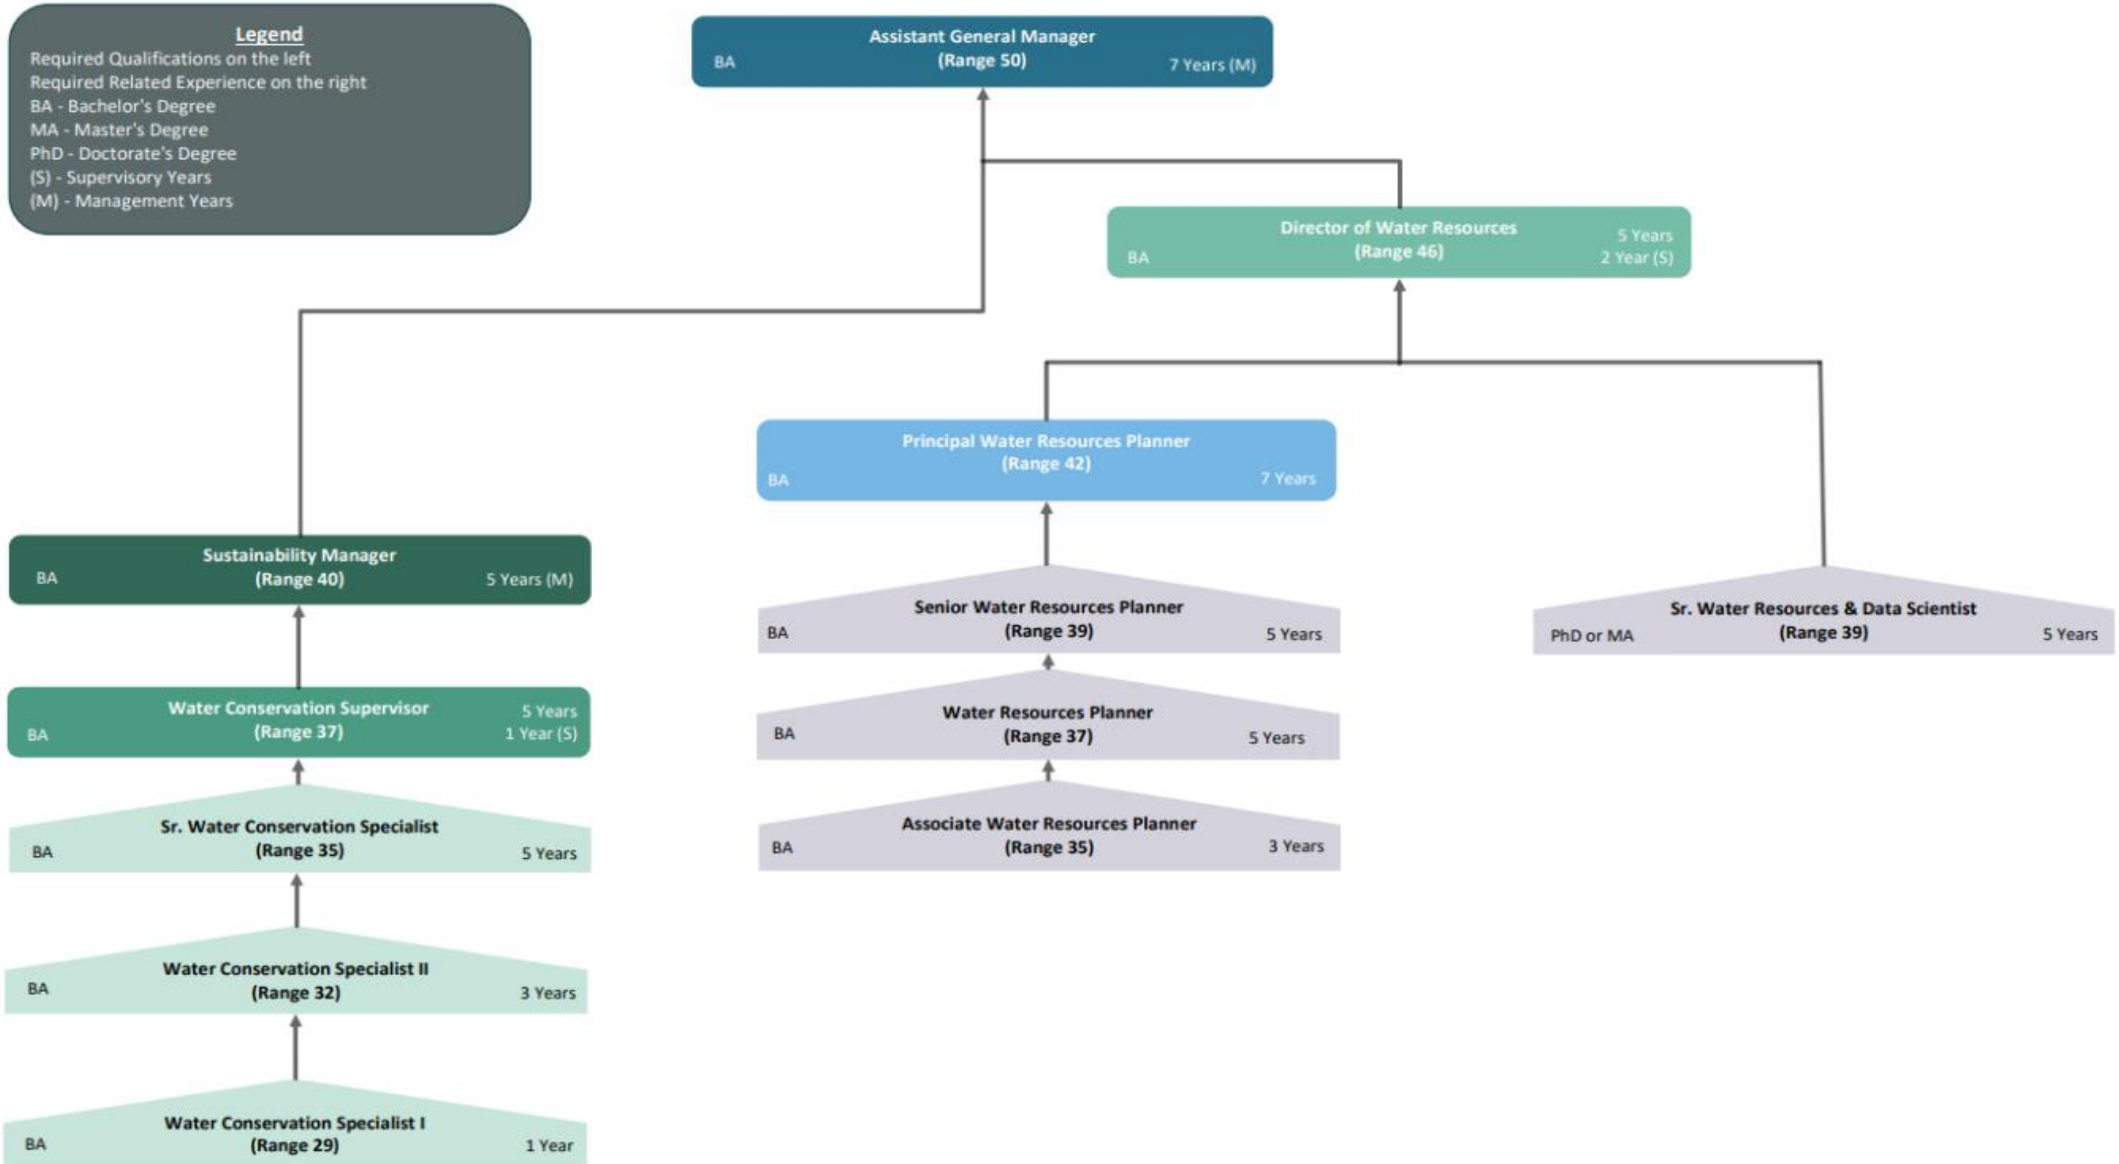

(M) - Management Years

Administration (Various Departments)

Legend
 Required Qualifications on the left
 Required Related Experience on the right
 BA - Bachelor's Degree
 GED - High School Diploma or GED Equivalent
 (M) - Management Years
 MA - Management Analyst Position
 AT - Administrative Technician Position
 ** - Depends on Position & Department

Utility Operations and Field Services (Transmission and Distribution)

Legend

BA - Bachelor's Degree
 AA - Associate's Degree
 GED - High School Diploma or GED Equivalent
 (S) - Supervisory Years
 (M) - Management Years
 D# - SWRCB Grade # Distribution Operator's Cert.
 T# - SWRCB Grade # Treatment Operator's Cert.

Water Resources and Water Sustainability

(Water Resources)

Legend
 Required Qualifications on the left
 Required Related Experience on the right
 BA - Bachelor's Degree
 MA - Master's Degree
 PhD - Doctorate's Degree
 (S) - Supervisory Years
 (M) - Management Years